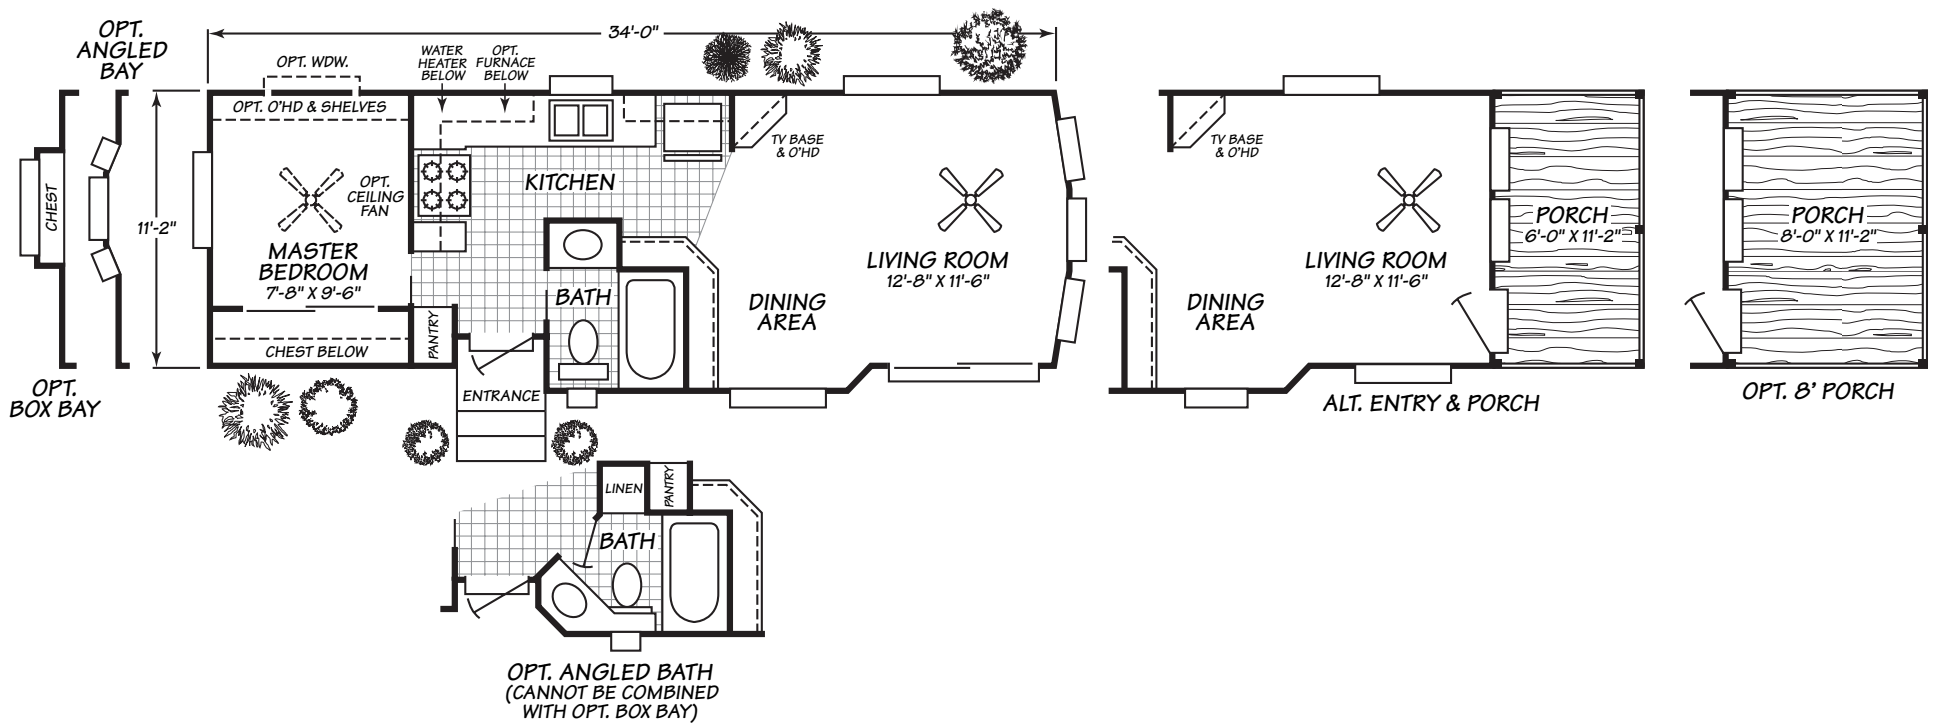

Park Model Series

1 Bedroom • 1 Bath • 394 Square Feet

Fleetwood Homes reserves the right to change colors, prices, specifications, models, dimensions and materials without notice. Rendering and diagrams are meant to be representative and, in keeping with Fleetwood's policy of constant updating and improvement, may vary from the actual home. All dimensions are nominal and approximated. Square footage is measured from exterior wall to exterior wall, and is an approximate figure. Length indicated in floorplans is floor length only. The length of the hitch is not included. (Add four feet to arrive at transportable length.) Ask your retailer for specifics. PRICES AND SPECIFICATIONS SUBJECT TO CHANGE WITHOUT NOTICE OR OBLIGATION.