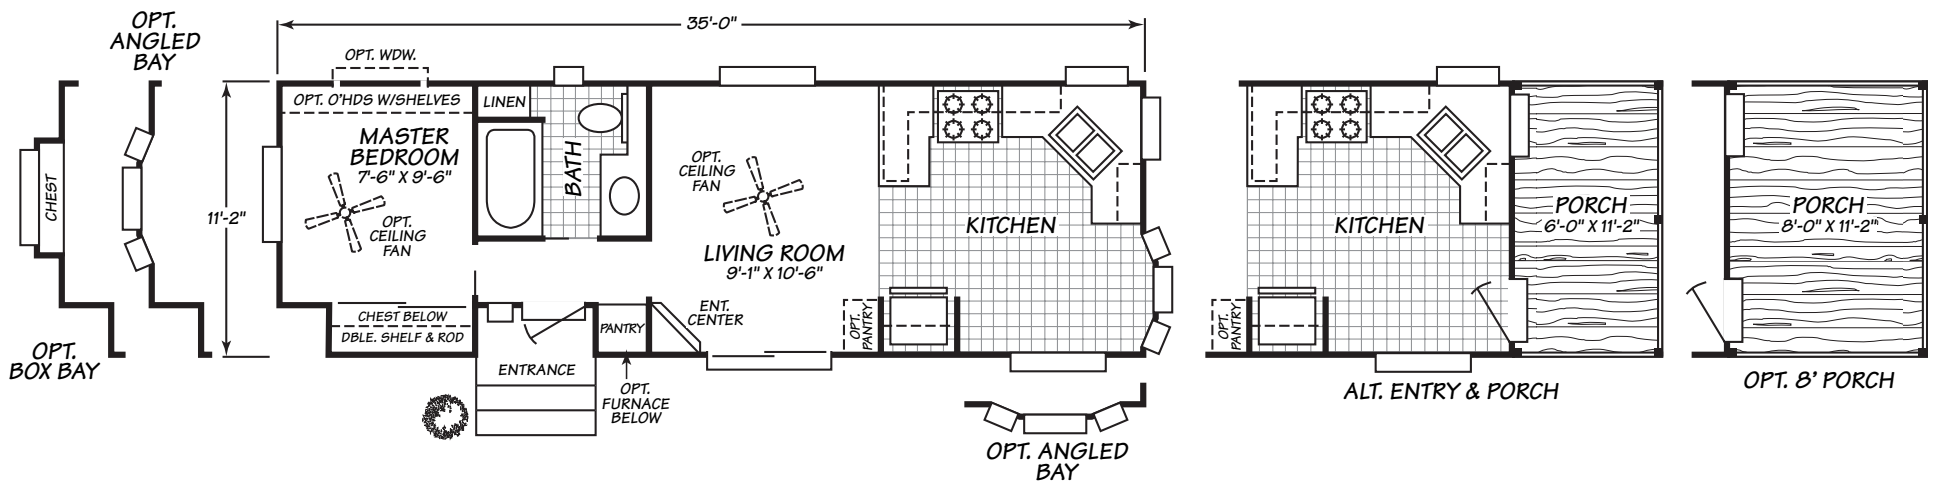

Park Model Series

1 Bedroom • 1 Bath • 381 Square Feet

Fleetwood Homes reserves the right to change colors, prices, specifications, models, dimensions and materials without notice. Rendering and diagrams are meant to be representative and, in keeping with Fleetwood's policy of constant updating and improvement, may vary from the actual home. All dimensions are nominal and approximated. Square footage is measured from exterior wall to exterior wall, and is an approximate figure. Length indicated in floorplans is floor length only. The length of the hitch is not included. (Add four feet to arrive at transportable length.) Ask your retailer for specifics. PRICES AND SPECIFICATIONS SUBJECT TO CHANGE WITHOUT NOTICE OR OBLIGATION.